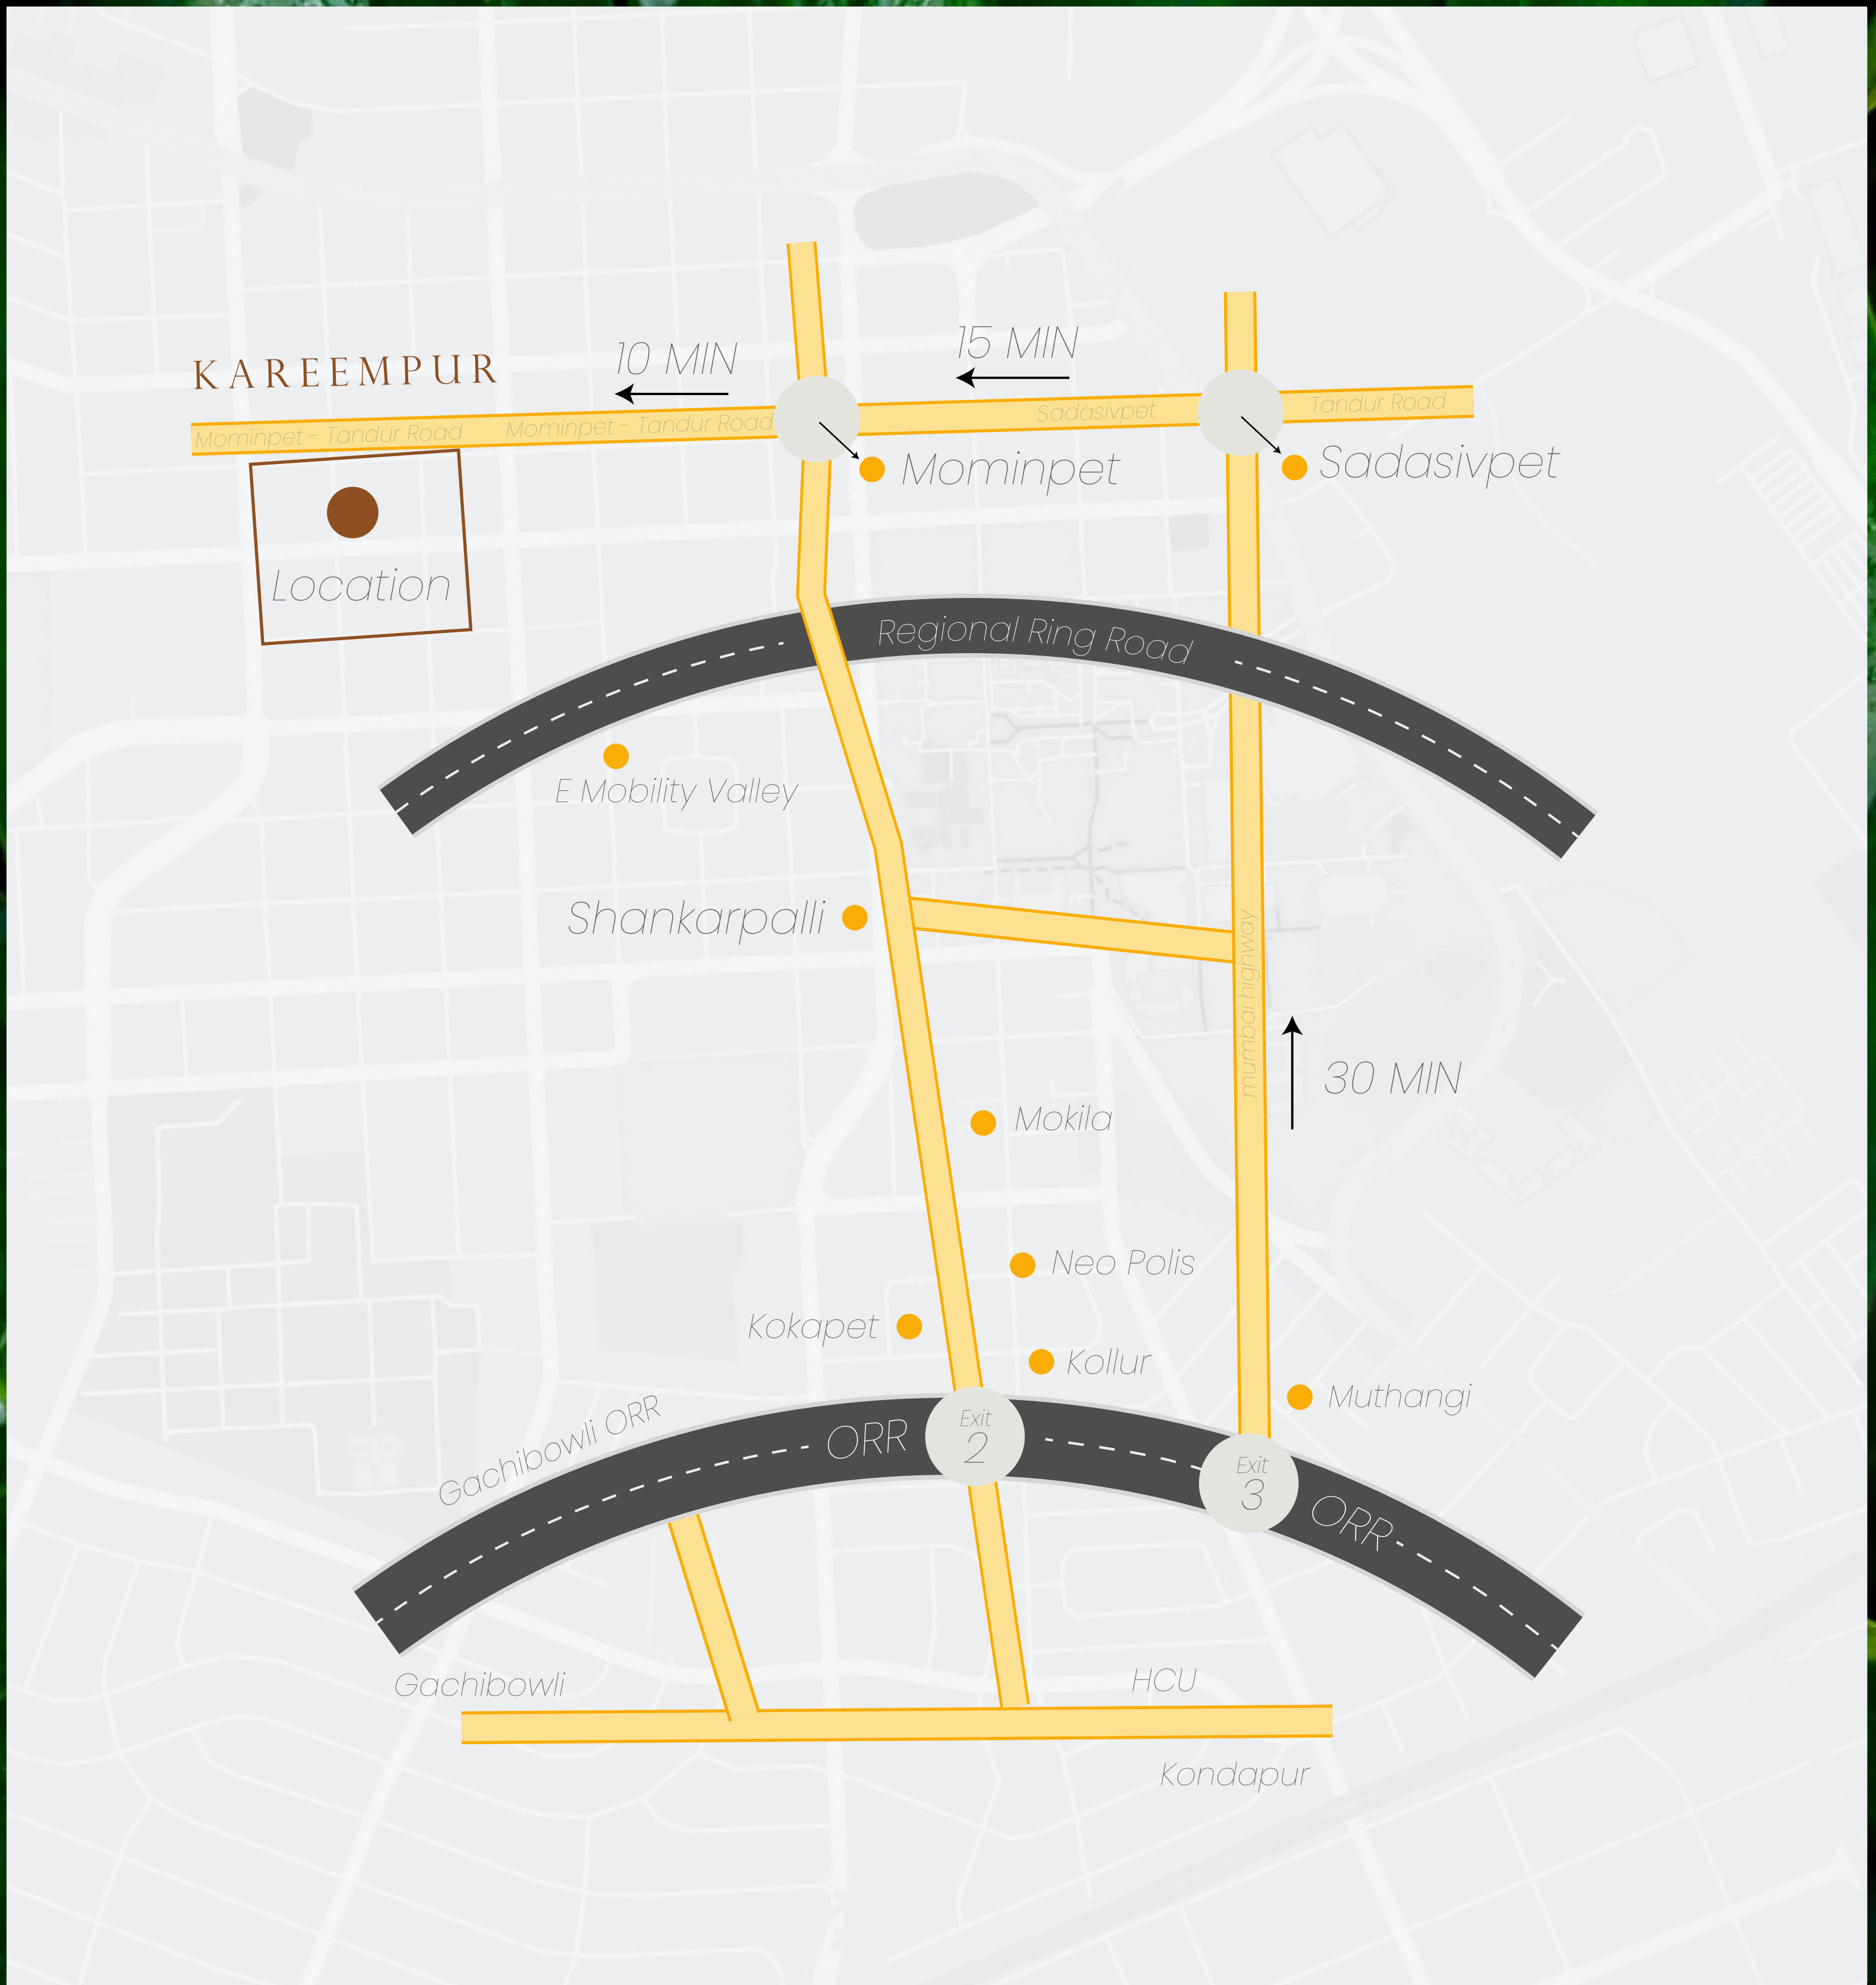

LOCATION

MOMINPET - WESTERN HYDERABAD