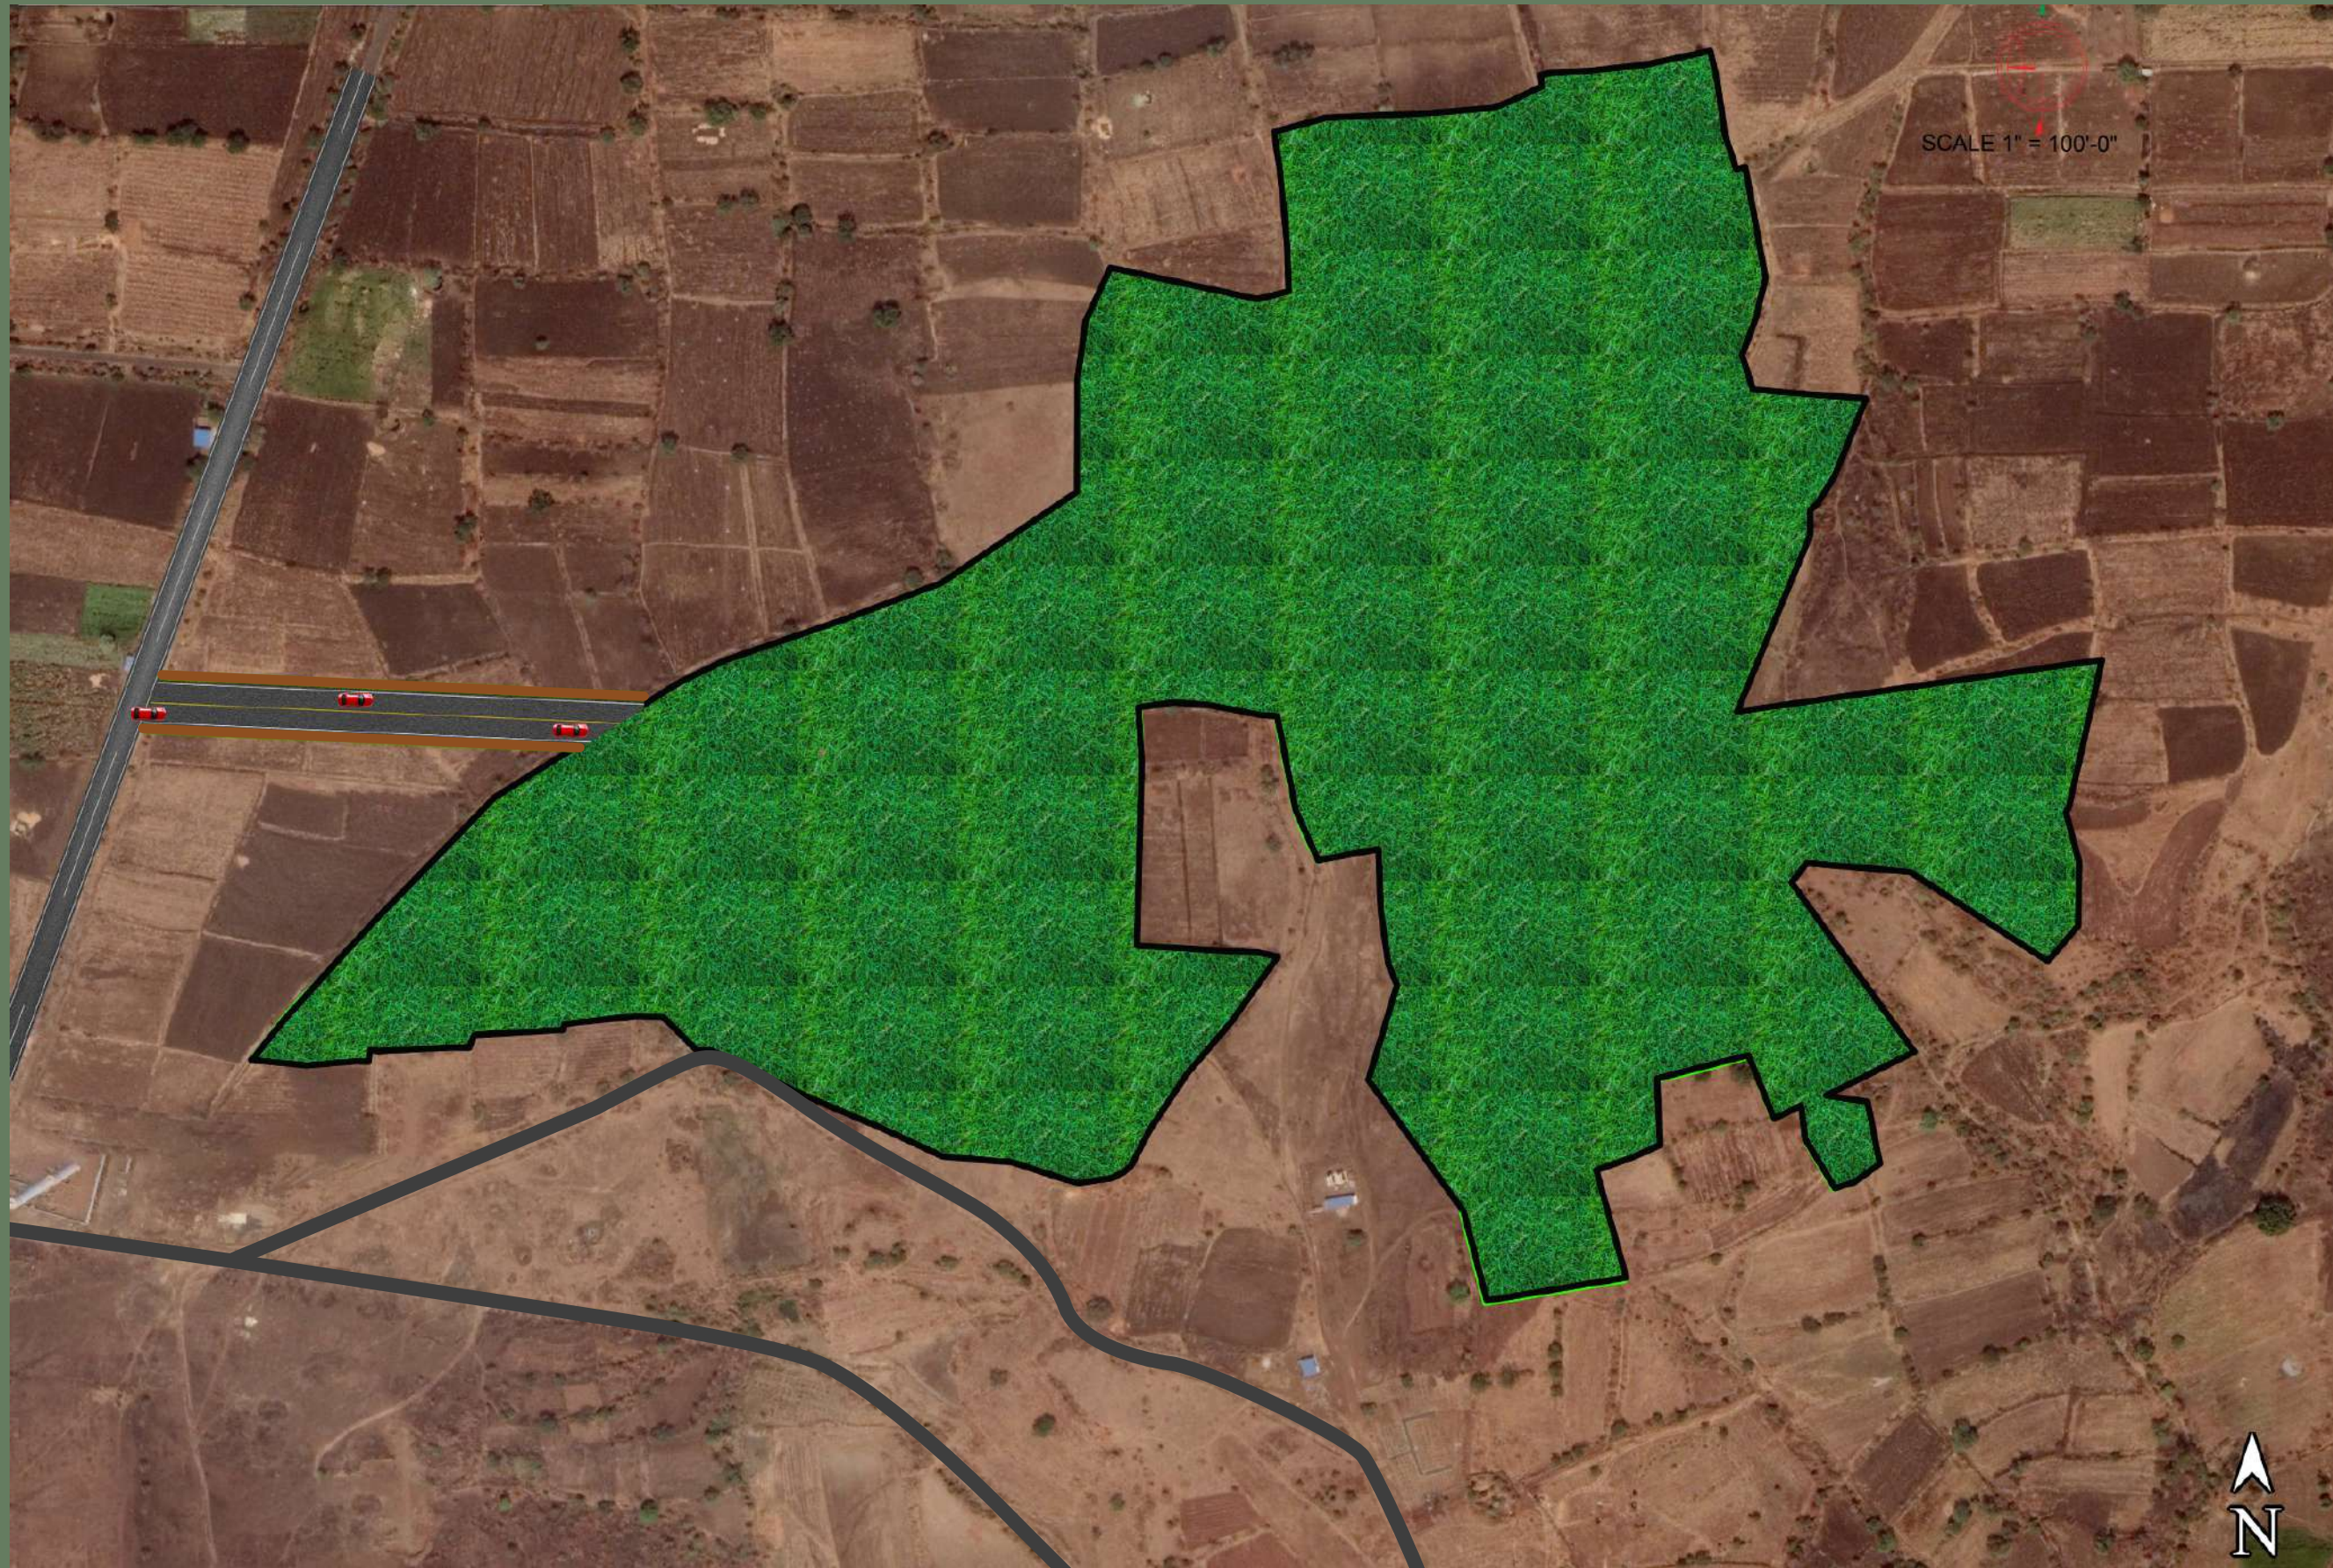

RESORT - STYLE  
LAVISH VILLA PLOTS  
WESTERN HYDERABAD

KAREEMPUR  
MOMINPET

A MAJESTIC  
75-ACRE ESTATE

---

NOW UNVEILING  
25 ACRES OF  
PRIME TERRAIN

---

EXCLUSIVELY FOR THOSE  
WE HOLD DEAR,

TOGETHER CAN UNITE  
AND FOSTER A COMMUNITY.

# WELCOME TO CARBON-FREE ZONE

35 MINS  
SHANKARPALLE

50 MINS  
NEOPOLIS

## FASTEST ROUTE

# LOCATION